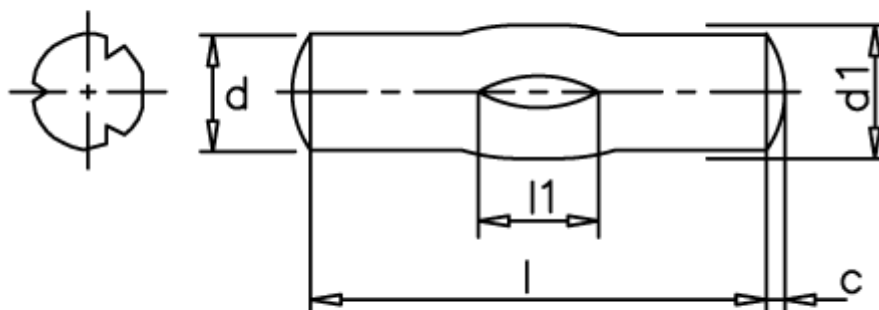

# Data Sheet

Article number: 080831171

Description: KLEE Slotted pin S8 3x14  
Stainless 1.4305

## Measures

---

d1 = 3.0  
d2 = 3.10  
Length = 12-18